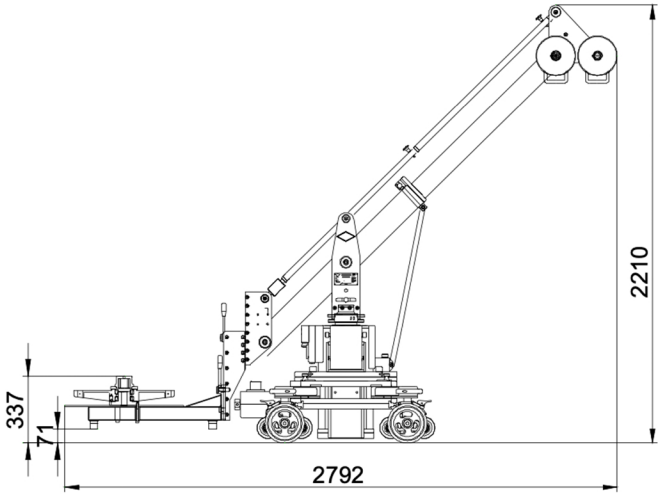

# GF-Primo Jib

Designed to carry 1 or 2 persons plus camera, the GF-PRIMO JIB is a stable, modular jib ideal for working on tight sets.

Mounted on the GF-Primo or GF-Secondo Dolly, it provides a lift range of 154 cm / 5' and with the rotatable bearing in both base dollies, 360° of smooth endless panning is possible, a feature enhanced by the GF-Primo's wireless mode.

**Maximum Payload = 200kg / 440lbs**

**Maximum Payload = 200kg / 440lbs**

**Maximum Payload = 200kg / 440lbs**

**Maximum Payload = 250kg / 550lbs**