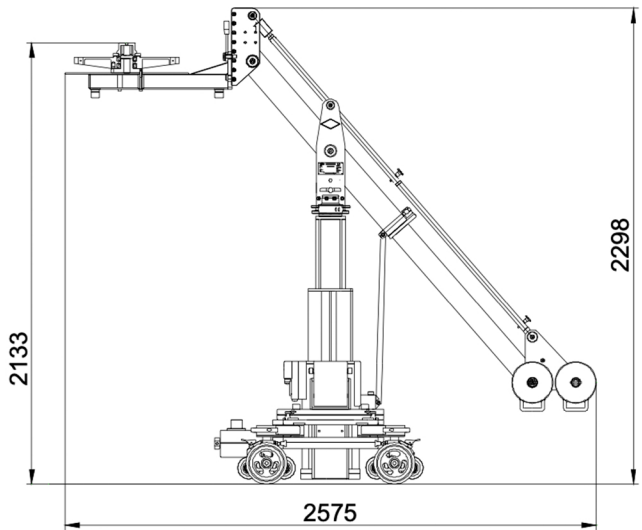

# GF-Primo Jib

Designed to carry 1 or 2 persons plus camera, the GF-PRIMO JIB is a stable, modular jib ideal for working on tight sets.

Mounted on the GF-Primo or GF-Secondo Dolly, it provides a lift range of 154 cm / 5' and with the rotatable bearing in both base dollies, 360° of smooth endless panning is possible, a feature enhanced by the GF-Primo's wireless mode.

**Maximum Payload = 200kg / 440lbs**

**Maximum Payload = 200kg / 440lbs**

**Maximum Payload = 200kg / 440lbs**

**Maximum Payload = 250kg / 550lbs**