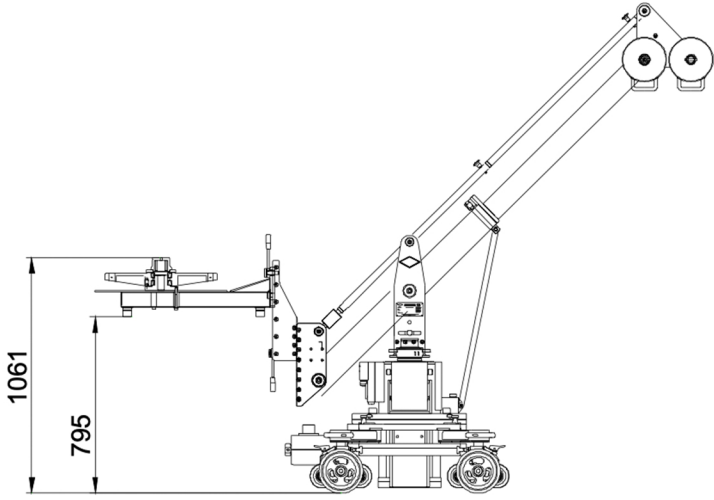

# GF-Primo Jib

Designed to carry 1 or 2 persons plus camera, the GF-PRIMO JIB is a stable, modular jib ideal for working on tight sets.

Mounted on the GF-Primo or GF-Secondo Dolly, it provides a lift range of 154 cm / 5' and with the rotatable bearing in both base dollies, 360° of smooth endless panning is possible, a feature enhanced by the GF-Primo's wireless mode.

**Maximum Payload = 200kg / 440lbs**

**Maximum Payload = 200kg / 440lbs**

**Maximum Payload = 200kg / 440lbs**

**Maximum Payload = 250kg / 550lbs**