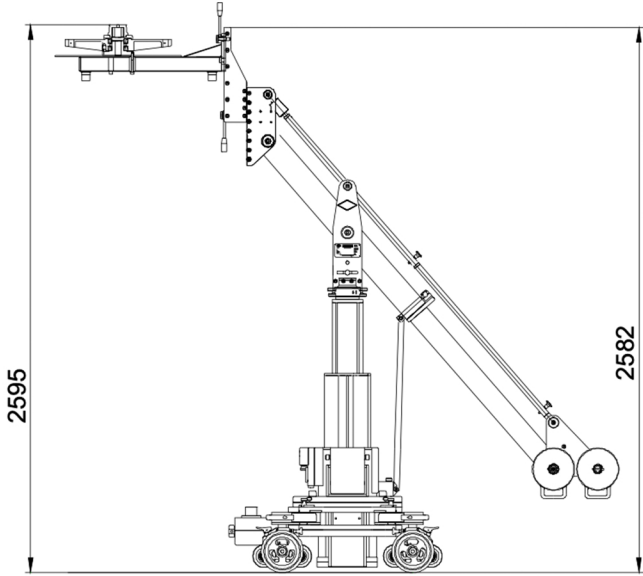

# GF-Primo Jib

Designed to carry 1 or 2 persons plus camera, the GF-PRIMO JIB is a stable, modular jib ideal for working on tight sets.

Mounted on the GF-Primo or GF-Secondo Dolly, it provides a lift range of 154 cm / 5' and with the rotatable bearing in both base dollies, 360° of smooth endless panning is possible, a feature enhanced by the GF-Primo's wireless mode.

**Maximum Payload = 200kg / 440lbs**

**Maximum Payload = 200kg / 440lbs**

**Maximum Payload = 200kg / 440lbs**

**Maximum Payload = 250kg / 550lbs**