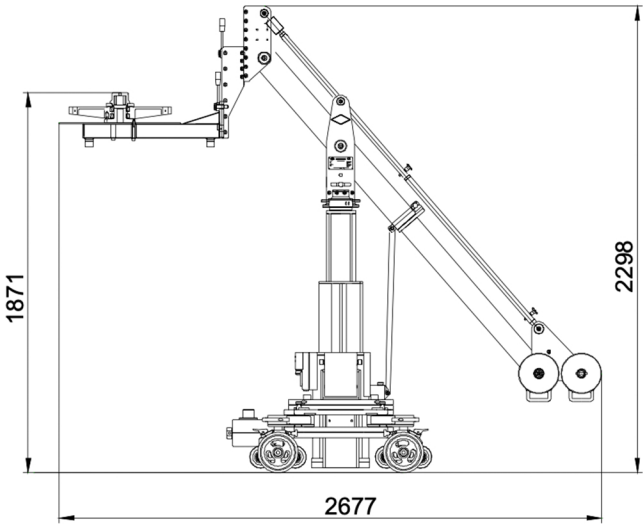

# GF-Primo Jib

Designed to carry 1 or 2 persons plus camera, the GF-PRIMO JIB is a stable, modular jib ideal for working on tight sets.

Mounted on the GF-Primo or GF-Secondo Dolly, it provides a lift range of 154 cm / 5' and with the rotatable bearing in both base dollies, 360° of smooth endless panning is possible, a feature enhanced by the GF-Primo's wireless mode.

**Maximum Payload = 200kg / 440lbs**

**Maximum Payload = 200kg / 440lbs**

**Maximum Payload = 200kg / 440lbs**

**Maximum Payload = 250kg / 550lbs**